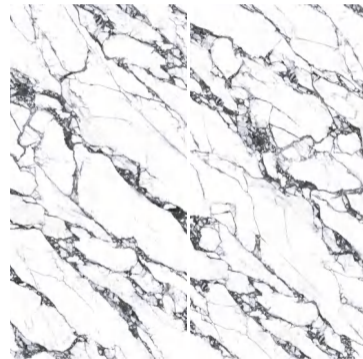

 WHITE BODY 白坯

 12 mm

1600x3200 63"x126"  
3 CONTINUOUS SEAMLESS GROUP  
3片一组万向连纹

X3216J1281YSR-1/2 1600x3200x12mm

BULGARI BLACK  
宝格丽黑

BULGARI BLACK  
宝格丽黑

 DIGITAL STRUCTURED SURFACE  
肌理面

 WHITE BODY 白坯