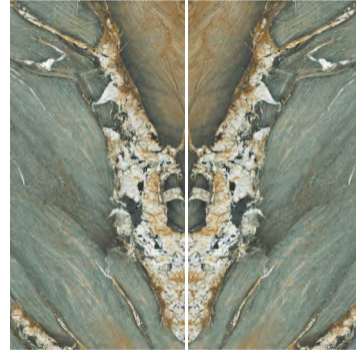

1600x3200 63"x126"  
SINGLE FACE 单面

ROSSO ONYX  
红丝绸

 DIGITAL STRUCTURED SURFACE  
肌理面

 WHITE BODY 白坯

 12 mm

1600x3200 63"x126"  
AB MIRROR CONTINUOUS PATTERN  
AB面镜像连纹

GREEN LAVRAS  
巴西翡翠

A