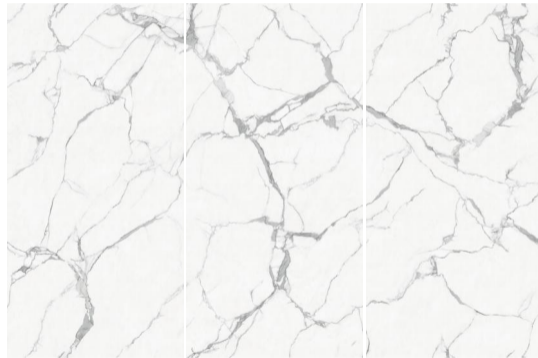

CALACATTA PREZIOSO EXTRA  
冰川印象

SEM-MATT SURFACE  
丝绒面

WHITE BODY 白坯

12 mm

1600x3200 63"x126"  
3 CONTINUOUS FACES 3片一组万向连纹

X3216J1232YSN-1/3 1600x3200x12mm

STATUARIO EXTRA  
顶级雪花白

STATUARIO EXTRA  
顶级雪花白