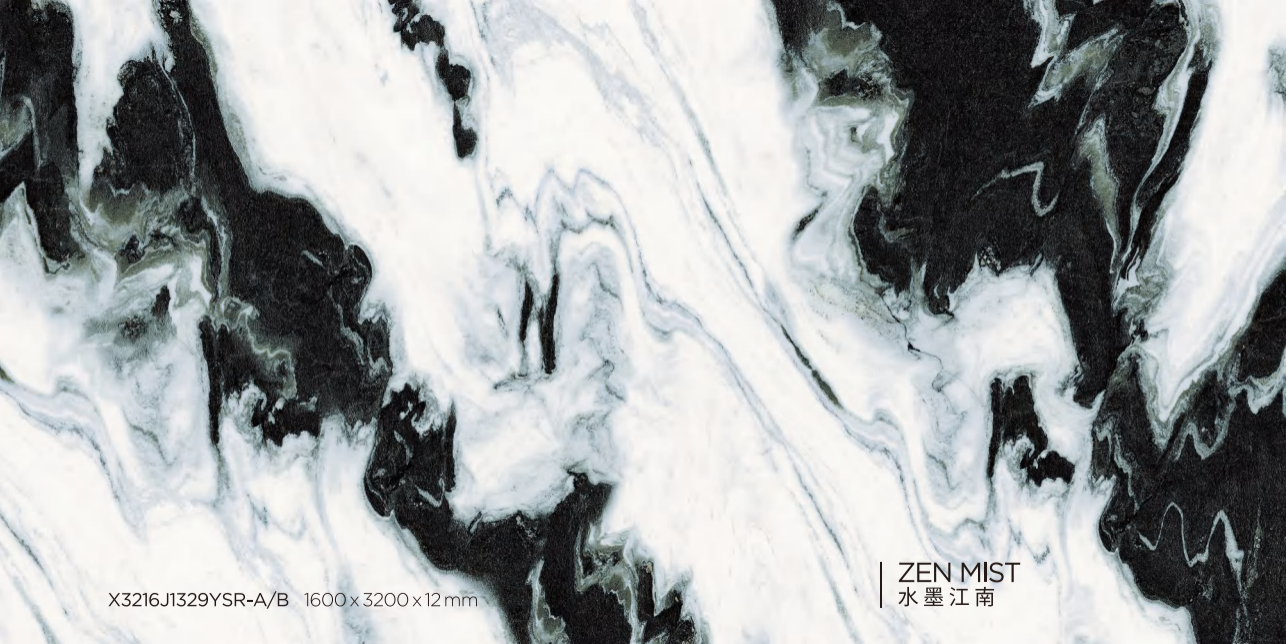

X3216J1329YSR-A/B 1600 x 3200 x 12 mm

ZEN MIST
水墨江南

ZEN MIST
水墨江南