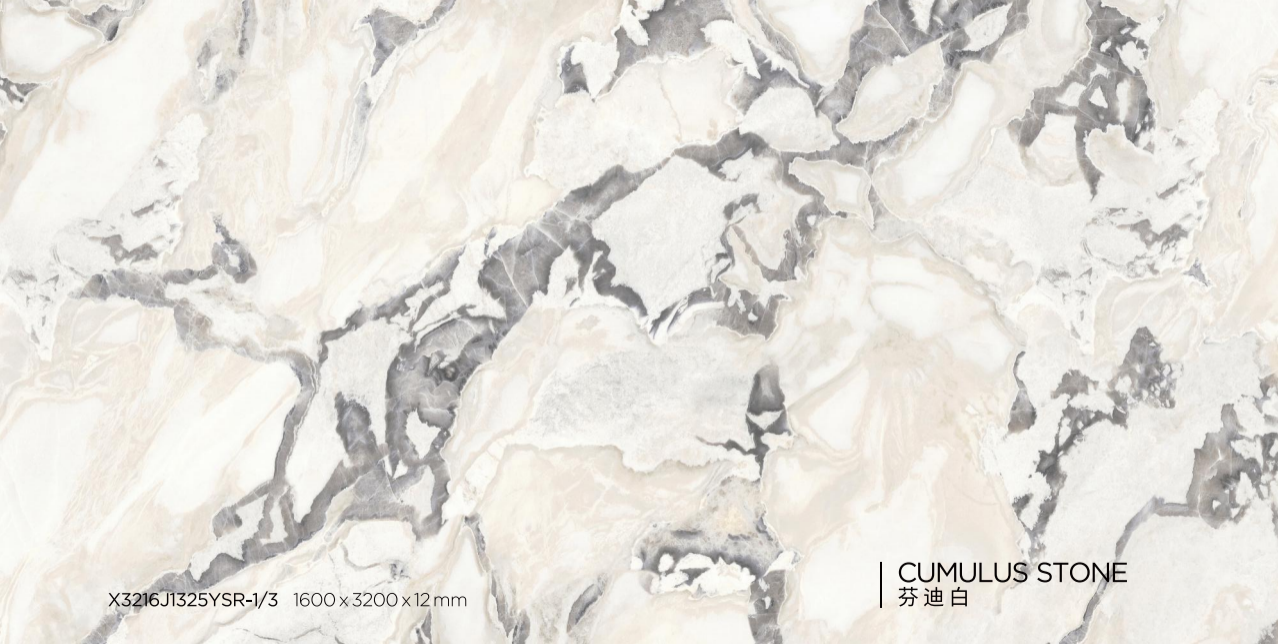

X3216J1325YSR-1/3 1600 x 3200 x 12 mm

CUMULUS STONE
芬迪白

CUMULUS STONE
芬迪白