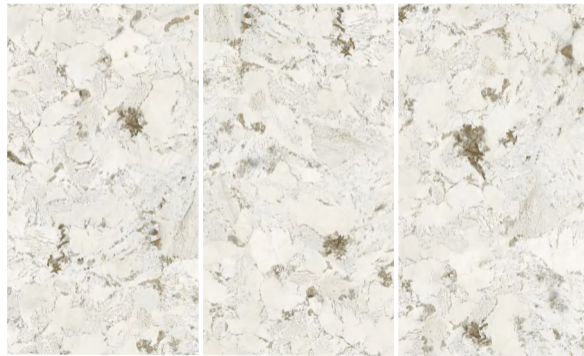

TERRAZZO LIGHT GREY  
水磨浅灰

 DIGITAL STRUCTURED SURFACE  
肌理面

 LIGHT GREY BODY 浅灰坯

 12 mm

1600x3200 63"x126"  
3 RANDOM FACES 3片随机面

X3216J1282YSR 1600x3200x12mm

JOKUL SILVER WHITE  
雪山银狐

JOKUL SILVER WHITE  
雪山银狐