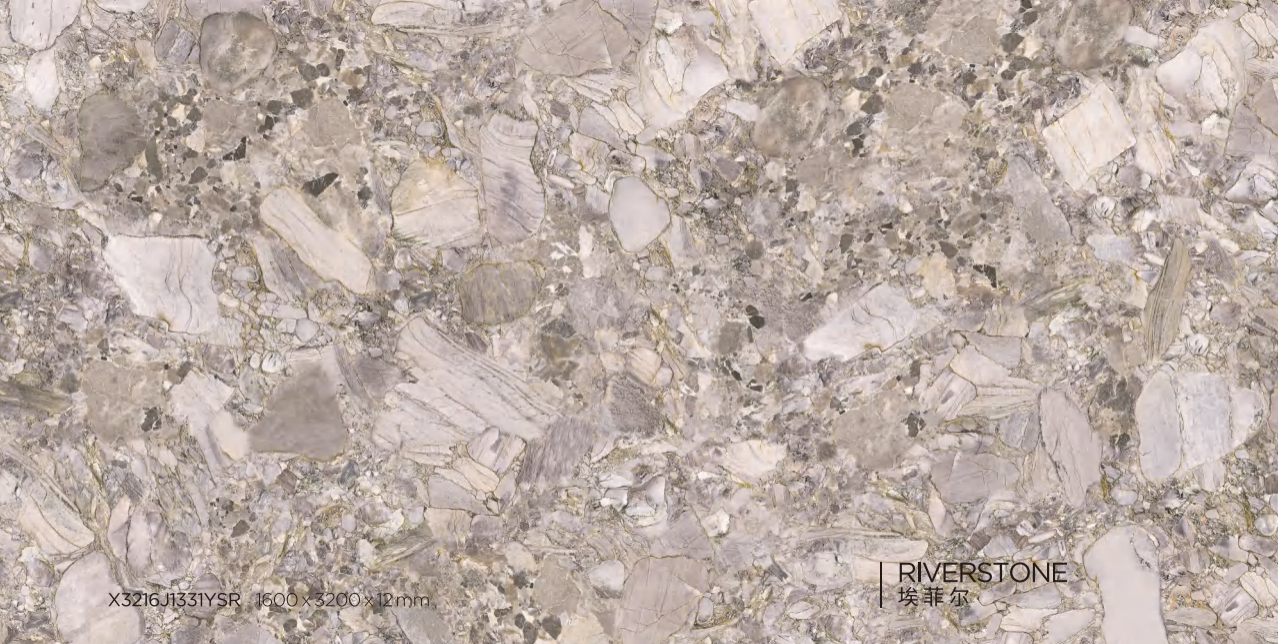

RIVERSTONE
埃菲尔

DIGITAL STRUCTURED SURFACE
肌理面

WHITE BODY 白坯

12 mm

1600x3200 63"x126"
SINGLE FACE 单面