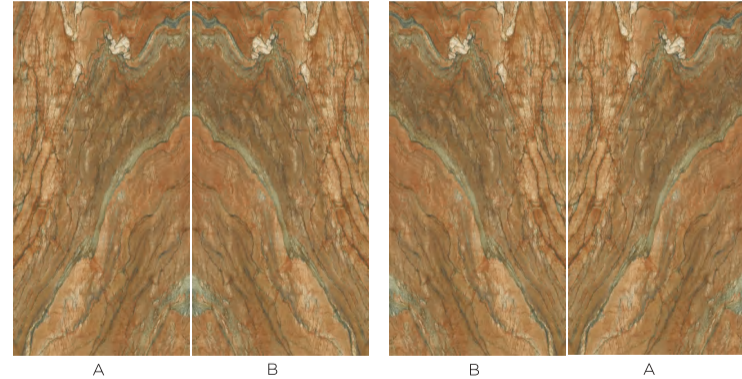

ROSSO ONYX
红丝绸

DIGITAL STRUCTURED SURFACE
肌理面

WHITE BODY 白坯

12 mm

1600x3200 63"x126"
AB MIRROR CONTINUOUS PATTERN
AB面镜像连纹