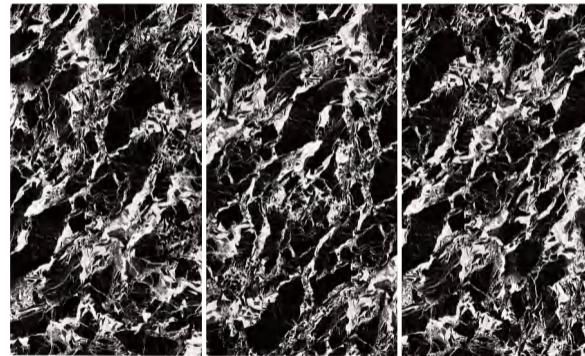

NAPOLEON BLACK 拿破仑黑

DIGITAL STRUCTURED SURFACE
肌理面

BLACK BODY 黑坯

12 mm

1600x3200 63"x126"
3 RANDOM FACES 3片随机面